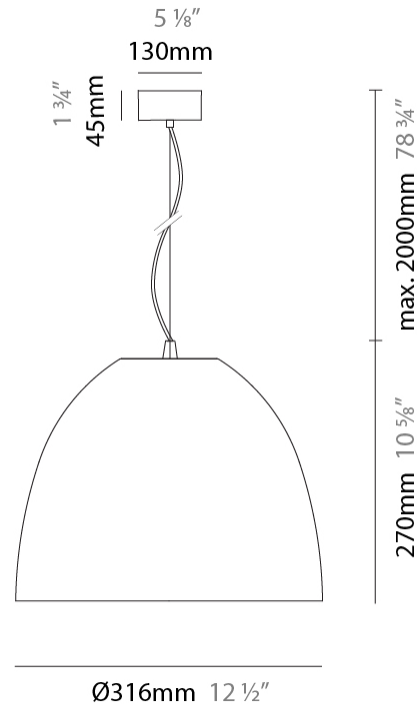

PROJECT	
TYPE	
SPECIFIER	
QUANTITY	
DATE	

AURORA XS FOOD SUSPENSION

A1010044 -

base number   Finish Options   Beam Angle

1. To build a product code in our configurator select the specify button on the base model # product page
2. To build a manual product code on this datasheet choose from the options listed below in blue font and add the suffix to the base model #

GENERAL

Series: Aurora Food
Subseries: Aurora XS Food
Partner: Side
Division: Architectural
Installation: Suspension
Product Type: Pendant
Mounting Location: Ceiling
Light Distribution: Direct

PHYSICAL

Shape: Dome
Diameter (mm): 316
Diameter (in): 12 1/2
Height (mm): 270
Height (in): 10 5/8
Max. Overall Height (mm): 2270
Max. Overall Height (in): 89 3/8
Weight (kg): 3.1
Weight (lbs): 6.8
Fixture Finish: [RWH](#) / [BLK](#) / [GRY](#)
Fixture Material: Aluminum
Cable Details: 2000mm / 78 3/4" Cable

ELECTRICAL

Lamp Type: LED
Input Wattage (W): 41
Dimming: Non-Dimmable
Driver Included: Yes
Driver Location: Integrated
Driver Type: Constant Current - Universal
Driver Class: Class 2
Input Voltage (V): 120
Constant Current (MA): 1050mA

LED

Max. Delivered Lumen (lm): 2592
CRI: >90 CRI
Lamp Life (hrs): 50000

OPTICAL

Beam Angle: [Symmetrical Diffusing 30,60](#)

RATINGS AND CERTIFICATIONS

Certified By: Certified for North American Standards
IP rating: IP20