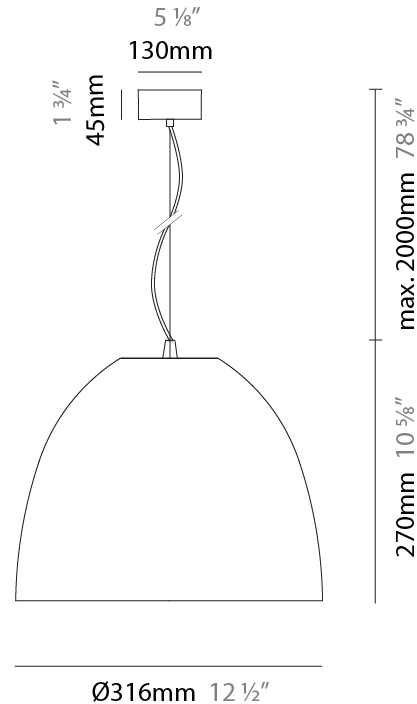

PROJECT	_____
TYPE	_____
SPECIFIER	_____
QUANTITY	_____
DATE	_____

AURORA XS FOOD SUSPENSION

A1010045

base number   Finish Options   Beam Angle

1. To build a product code in our configurator select the specify button on the base model # product page
2. To build a manual product code on this datasheet choose from the options listed below in blue font and add the suffix to the base model #

GENERAL

Series: Aurora Food
Subseries: Aurora XS Food
Partner: Side
Division: Architectural
Installation: Suspension
Product Type: Pendant
Mounting Location: Ceiling
Light Distribution: Direct

PHYSICAL

Shape: Dome
Diameter (mm): 316
Diameter (in): 12 1/2
Height (mm): 270
Height (in): 10 5/8
Max. Overall Height (mm): 2270
Max. Overall Height (in): 89 3/8
Weight (kg): 3.1
Weight (lbs): 6.8
Fixture Finish: [RWH / BLK / GRY](#)
Fixture Material: Aluminum
Cable Details: 2000mm / 78 3/4" Cable

ELECTRICAL

Lamp Type: LED
Input Wattage (W): 41
Dimming: Non-Dimmable
Driver Included: Yes
Driver Location: Integrated
Driver Type: Constant Current - Universal
Driver Class: Class 2
Input Voltage (V): 120
Constant Current (MA): 1050mA

LED

Max. Delivered Lumen (lm): 2465
CRI: >90 CRI
Lamp Life (hrs): 50000

OPTICAL

Beam Angle: [Symmetrical Diffusing 30,60](#)

RATINGS AND CERTIFICATIONS

Certified By: Certified for North American Standards
IP rating: IP20