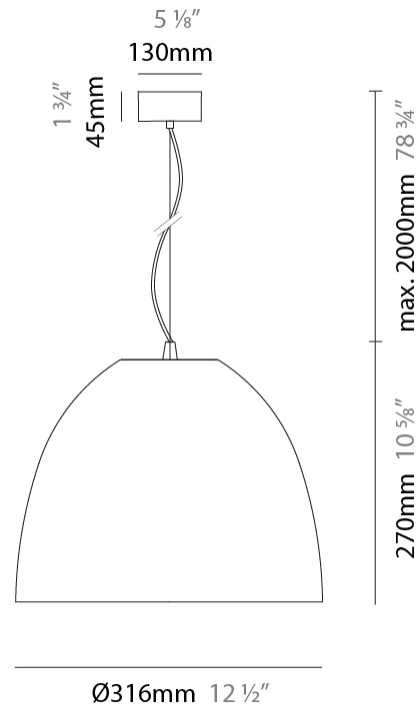

PROJECT	
TYPE	
SPECIFIER	
QUANTITY	
DATE	

AURORA XS FOOD SUSPENSION

A1010046

base number Finish
Options

1. To build a product code in our configurator select the specify button on the base model # product page
2. To build a manual product code on this datasheet choose from the options listed below in blue font and add the suffix to the base model #

GENERAL

Series: Aurora Food
Subseries: Aurora XS Food
Partner: Side
Division: Architectural
Installation: Suspension
Product Type: Pendant
Mounting Location: Ceiling
Light Distribution: Direct

PHYSICAL

Shape: Dome
Diameter (mm): 316
Diameter (in): 12 1/2
Height (mm): 270
Height (in): 10 5/8
Max. Overall Height (mm): 2270
Max. Overall Height (in): 89 3/8
Weight (kg): 3.1
Weight (lbs): 6.8
Fixture Finish: [RWH](#) / [BLK](#) / [GRY](#)
Fixture Material: Aluminum
Cable Details: 2000mm / 78 3/4" Cable

ELECTRICAL

Lamp Type: LED
Input Wattage (W): 41
Dimming: Non-Dimmable
Driver Included: Yes
Driver Location: Integrated
Driver Type: Constant Current - Universal
Driver Class: Class 2
Input Voltage (V): 120
Constant Current (MA): 1050mA

LED

Color Temperature (°K): 4000
Max. Delivered Lumen (lm): 4484
CRI: >90 CRI
Lamp Life (hrs): 50000

OPTICAL

Beam Angle: Symmetrical Diffusing 30,60

RATINGS AND CERTIFICATIONS

Certified By: Certified for North American Standards
IP rating: IP20