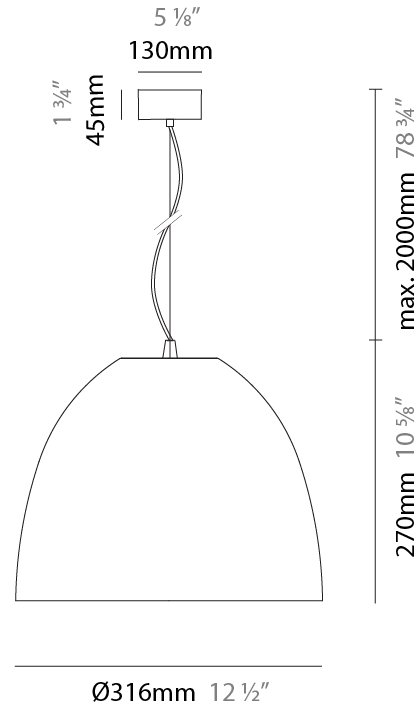

PROJECT	
TYPE	
SPECIFIER	
QUANTITY	
DATE	

AURORA XS FOOD SUSPENSION

A1010048 -

base number   Finish Options   Beam Angle

1. To build a product code in our configurator select the specify button on the base model # product page
2. To build a manual product code on this datasheet choose from the options listed below in blue font and add the suffix to the base model #

GENERAL

Series: Aurora Food
Subseries: Aurora XS Food
Partner: Side
Division: Architectural
Installation: Suspension
Product Type: Pendant
Mounting Location: Ceiling
Light Distribution: Direct

PHYSICAL

Shape: Dome
Diameter (mm): 316
Diameter (in): 12 1/2
Height (mm): 270
Height (in): 10 5/8
Max. Overall Height (mm): 2270
Max. Overall Height (in): 89 3/8
Weight (kg): 3.1
Weight (lbs): 6.8
Diffuser: Symmetrical Diffusing
Fixture Finish: [RWH](#) / [BLK](#) / [GRY](#)
Fixture Material: Aluminum
Cable Details: 2000mm / 78 3/4" Cable

ELECTRICAL

Lamp Type: LED
Input Wattage (W): 41
Dimming: Non-Dimmable
Driver Included: Yes
Driver Location: Integrated
Driver Type: Constant Current - Universal
Driver Class: Class 2
Input Voltage (V): 120
Constant Current (MA): 1050

LED

Color Temperature (°K): 2700
Max. Delivered Lumen (lm): 3806
CRI: >90 CRI
Lamp Life (hrs): 50000

OPTICAL

Beam Angle: [30](#) / [60](#)

RATINGS AND CERTIFICATIONS

Certified By: Certified for North American Standards
IP rating: IP20